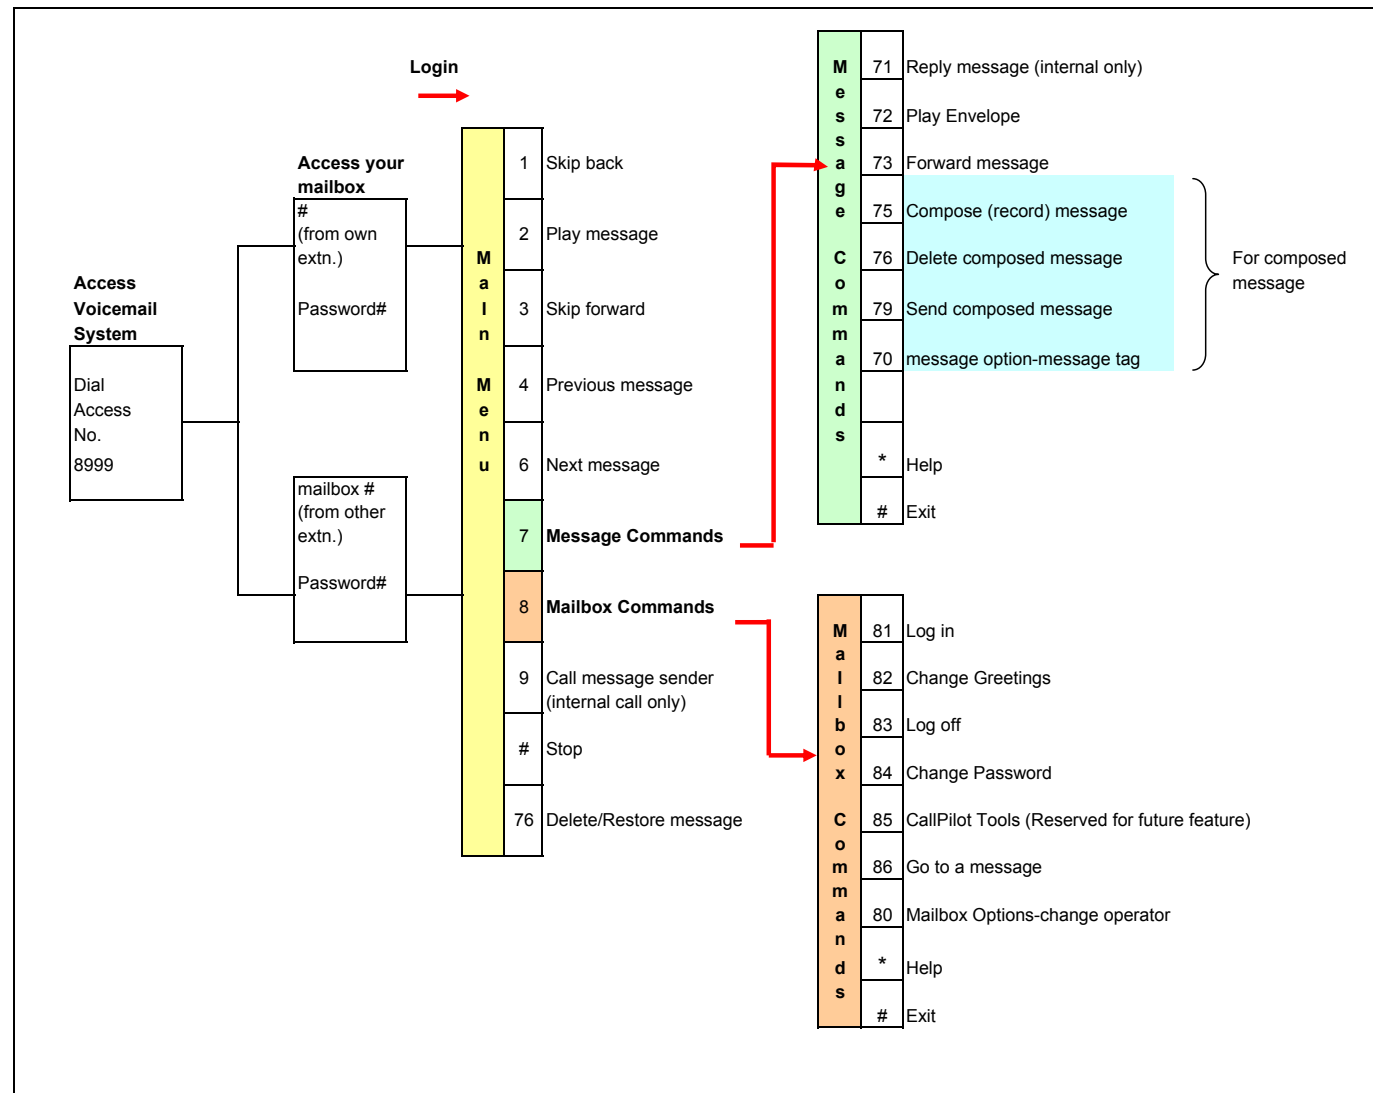

Express Message Numbers

Internal ____ 8989

External __ 2948 8989

Access Message in Old Voice Mail system

(After 13 Dec. 08)

Internal ____ 8980

External __ 2948 8980

Access voicemail (First time login)

1. Lift handset, press "Msg/Inbox" key or dial 8999
2. Press # and then enter your password (1000 + mailbox no.) #
3. System prompts you to change the password
4. Enter your new password (8 to 16 digits), then press #.
5. Re-enter your new password, then press #.

Record Your Personal Greeting:

1. Press 82 to enter the Greeting Menu
2. Press 5 to start record , press # to stop
3. Press 76 to erase the Greeting
4. Press 2 to review the Greeting