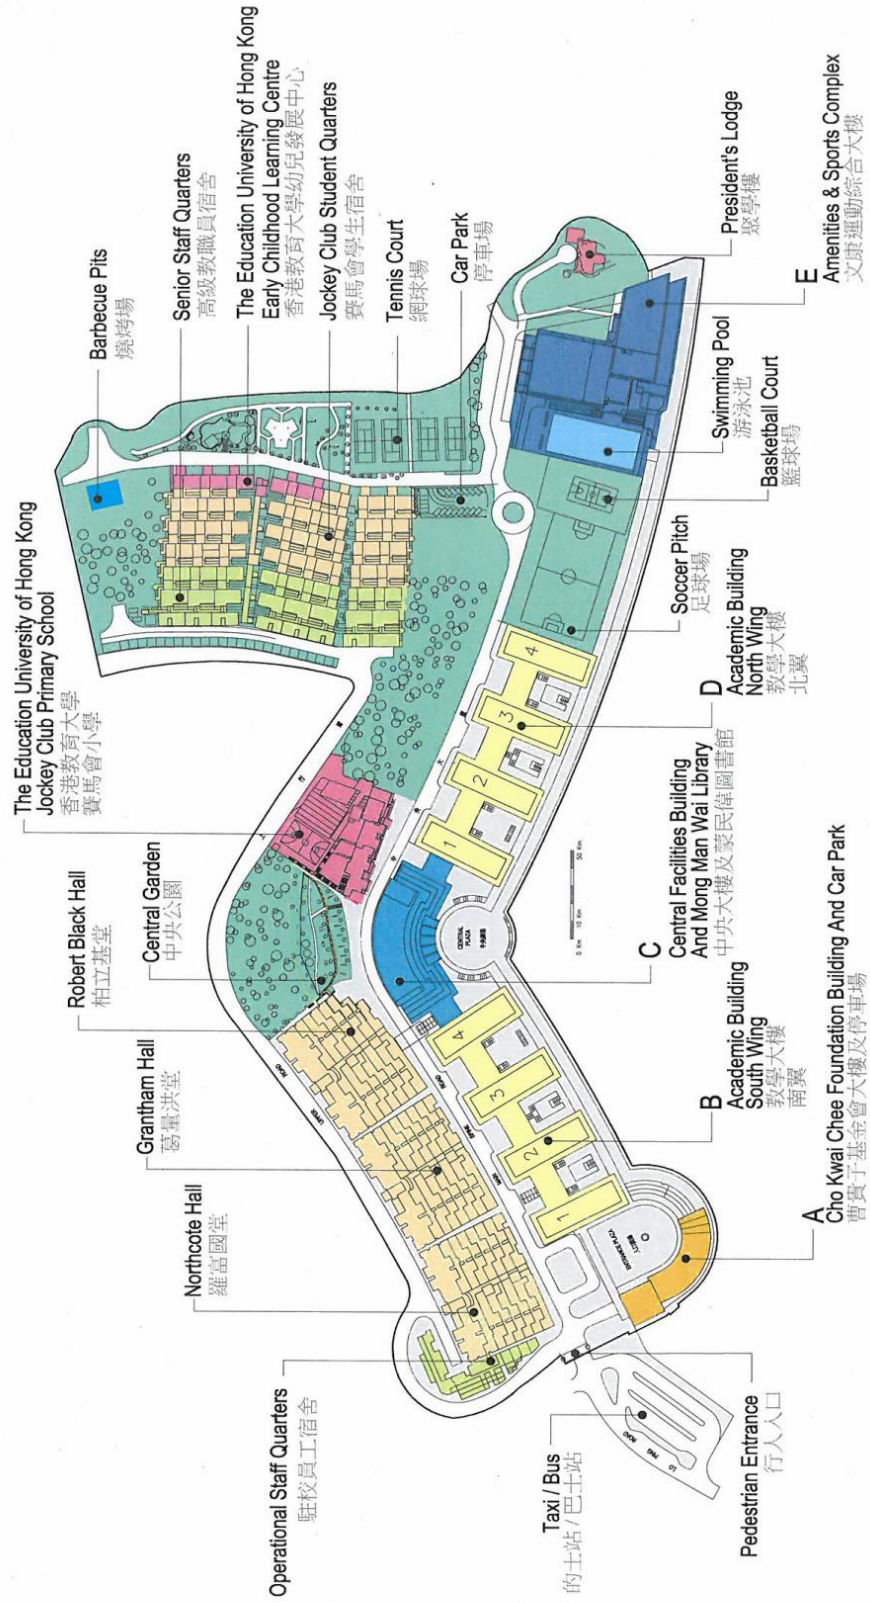

The Education University of Hong Kong
Tai Po Campus
香港教育大學大埔校園

Block D1 to D4
Ground Floor Level

Block B2 to D4
Lower Podium Level