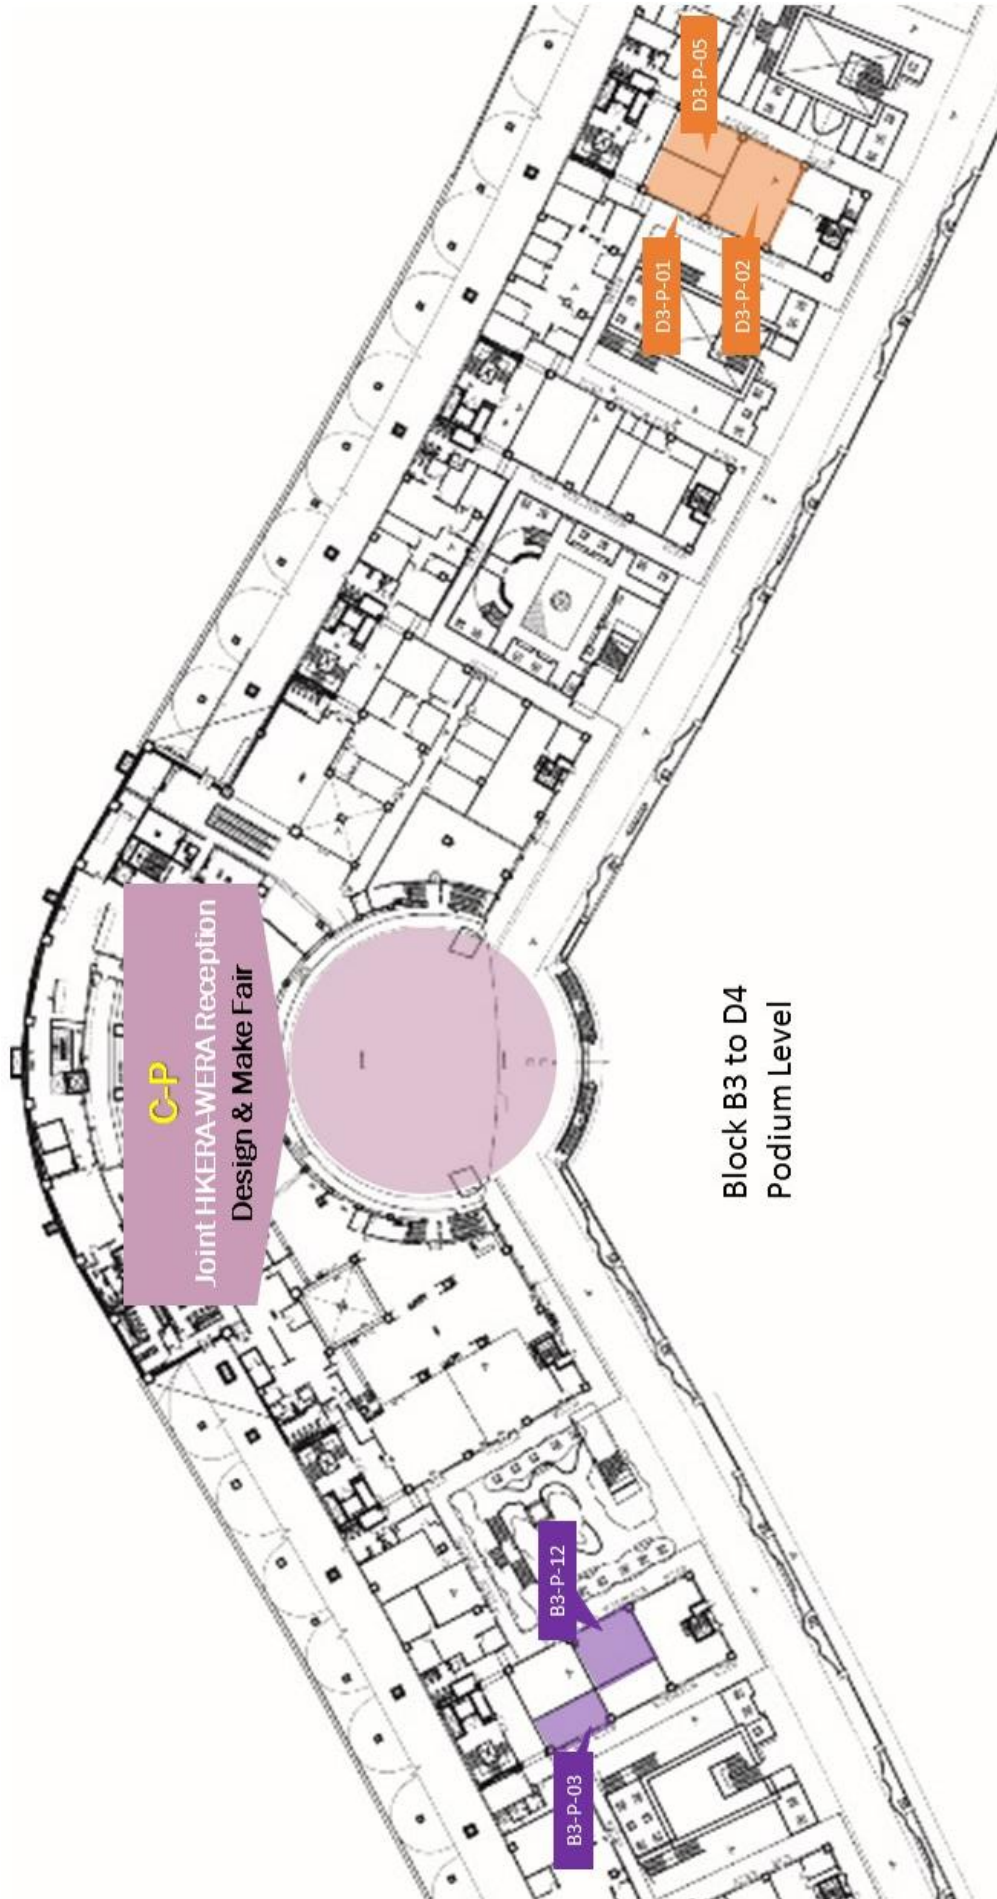

The Education University of Hong Kong
Tai Po Campus
香港教育大學大埔校園

Block D1 to D4
Ground Floor Level

Block B2 to D4
Lower Podium Level