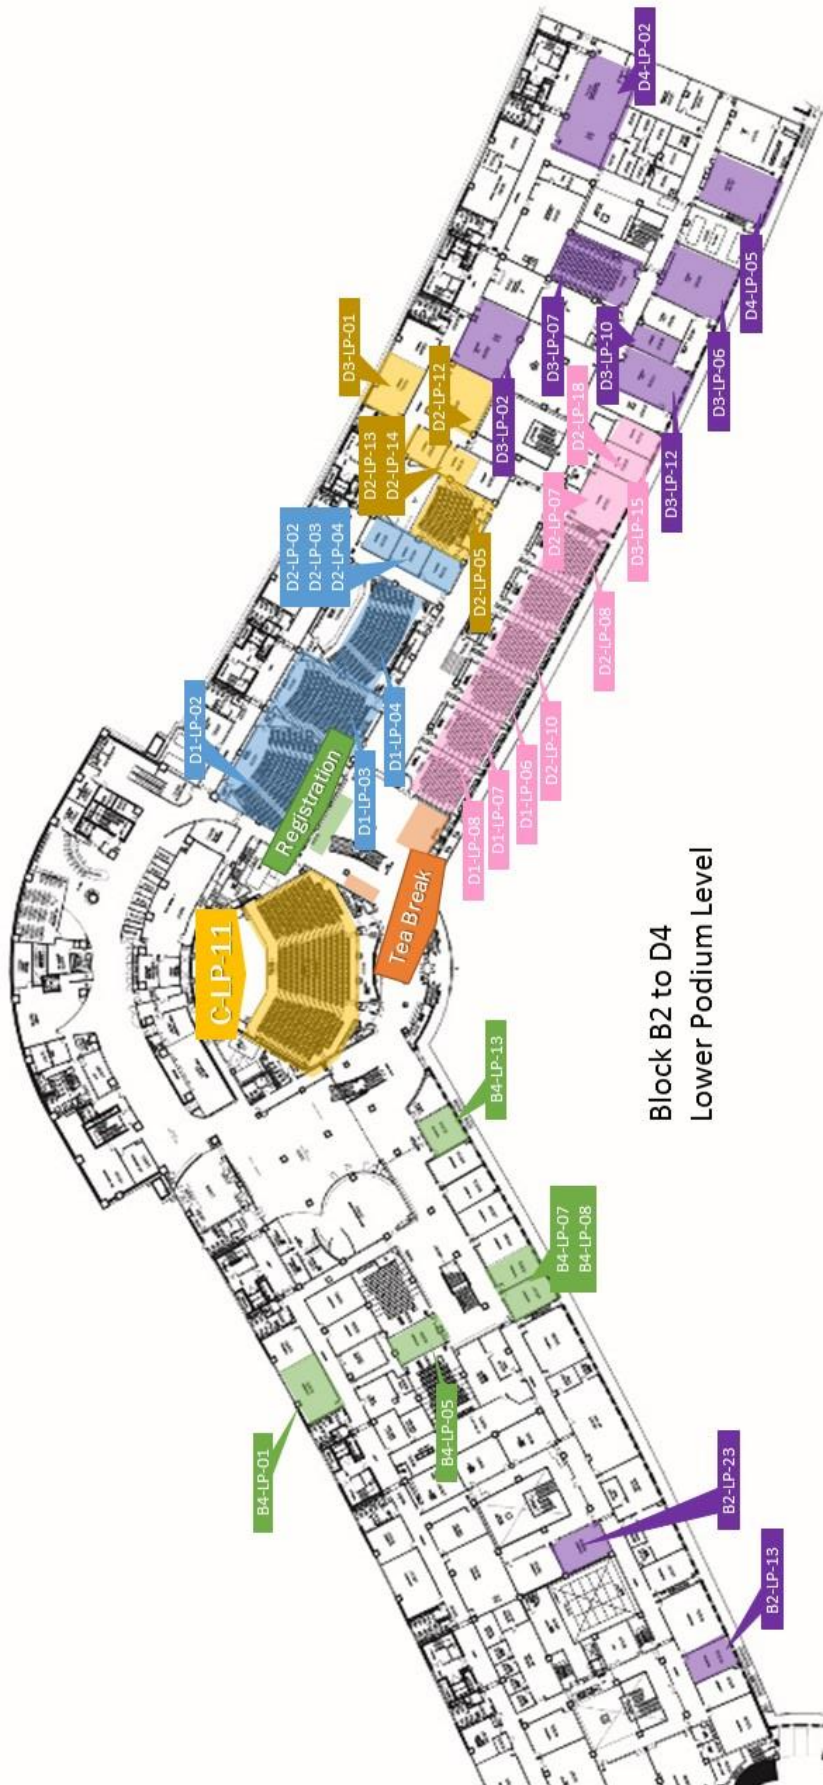

The Education University of Hong Kong
Tai Po Campus
香港教育大學大埔校園

Block D1 to D4
Ground Floor Level

Block B2 to D4
Lower Podium Level