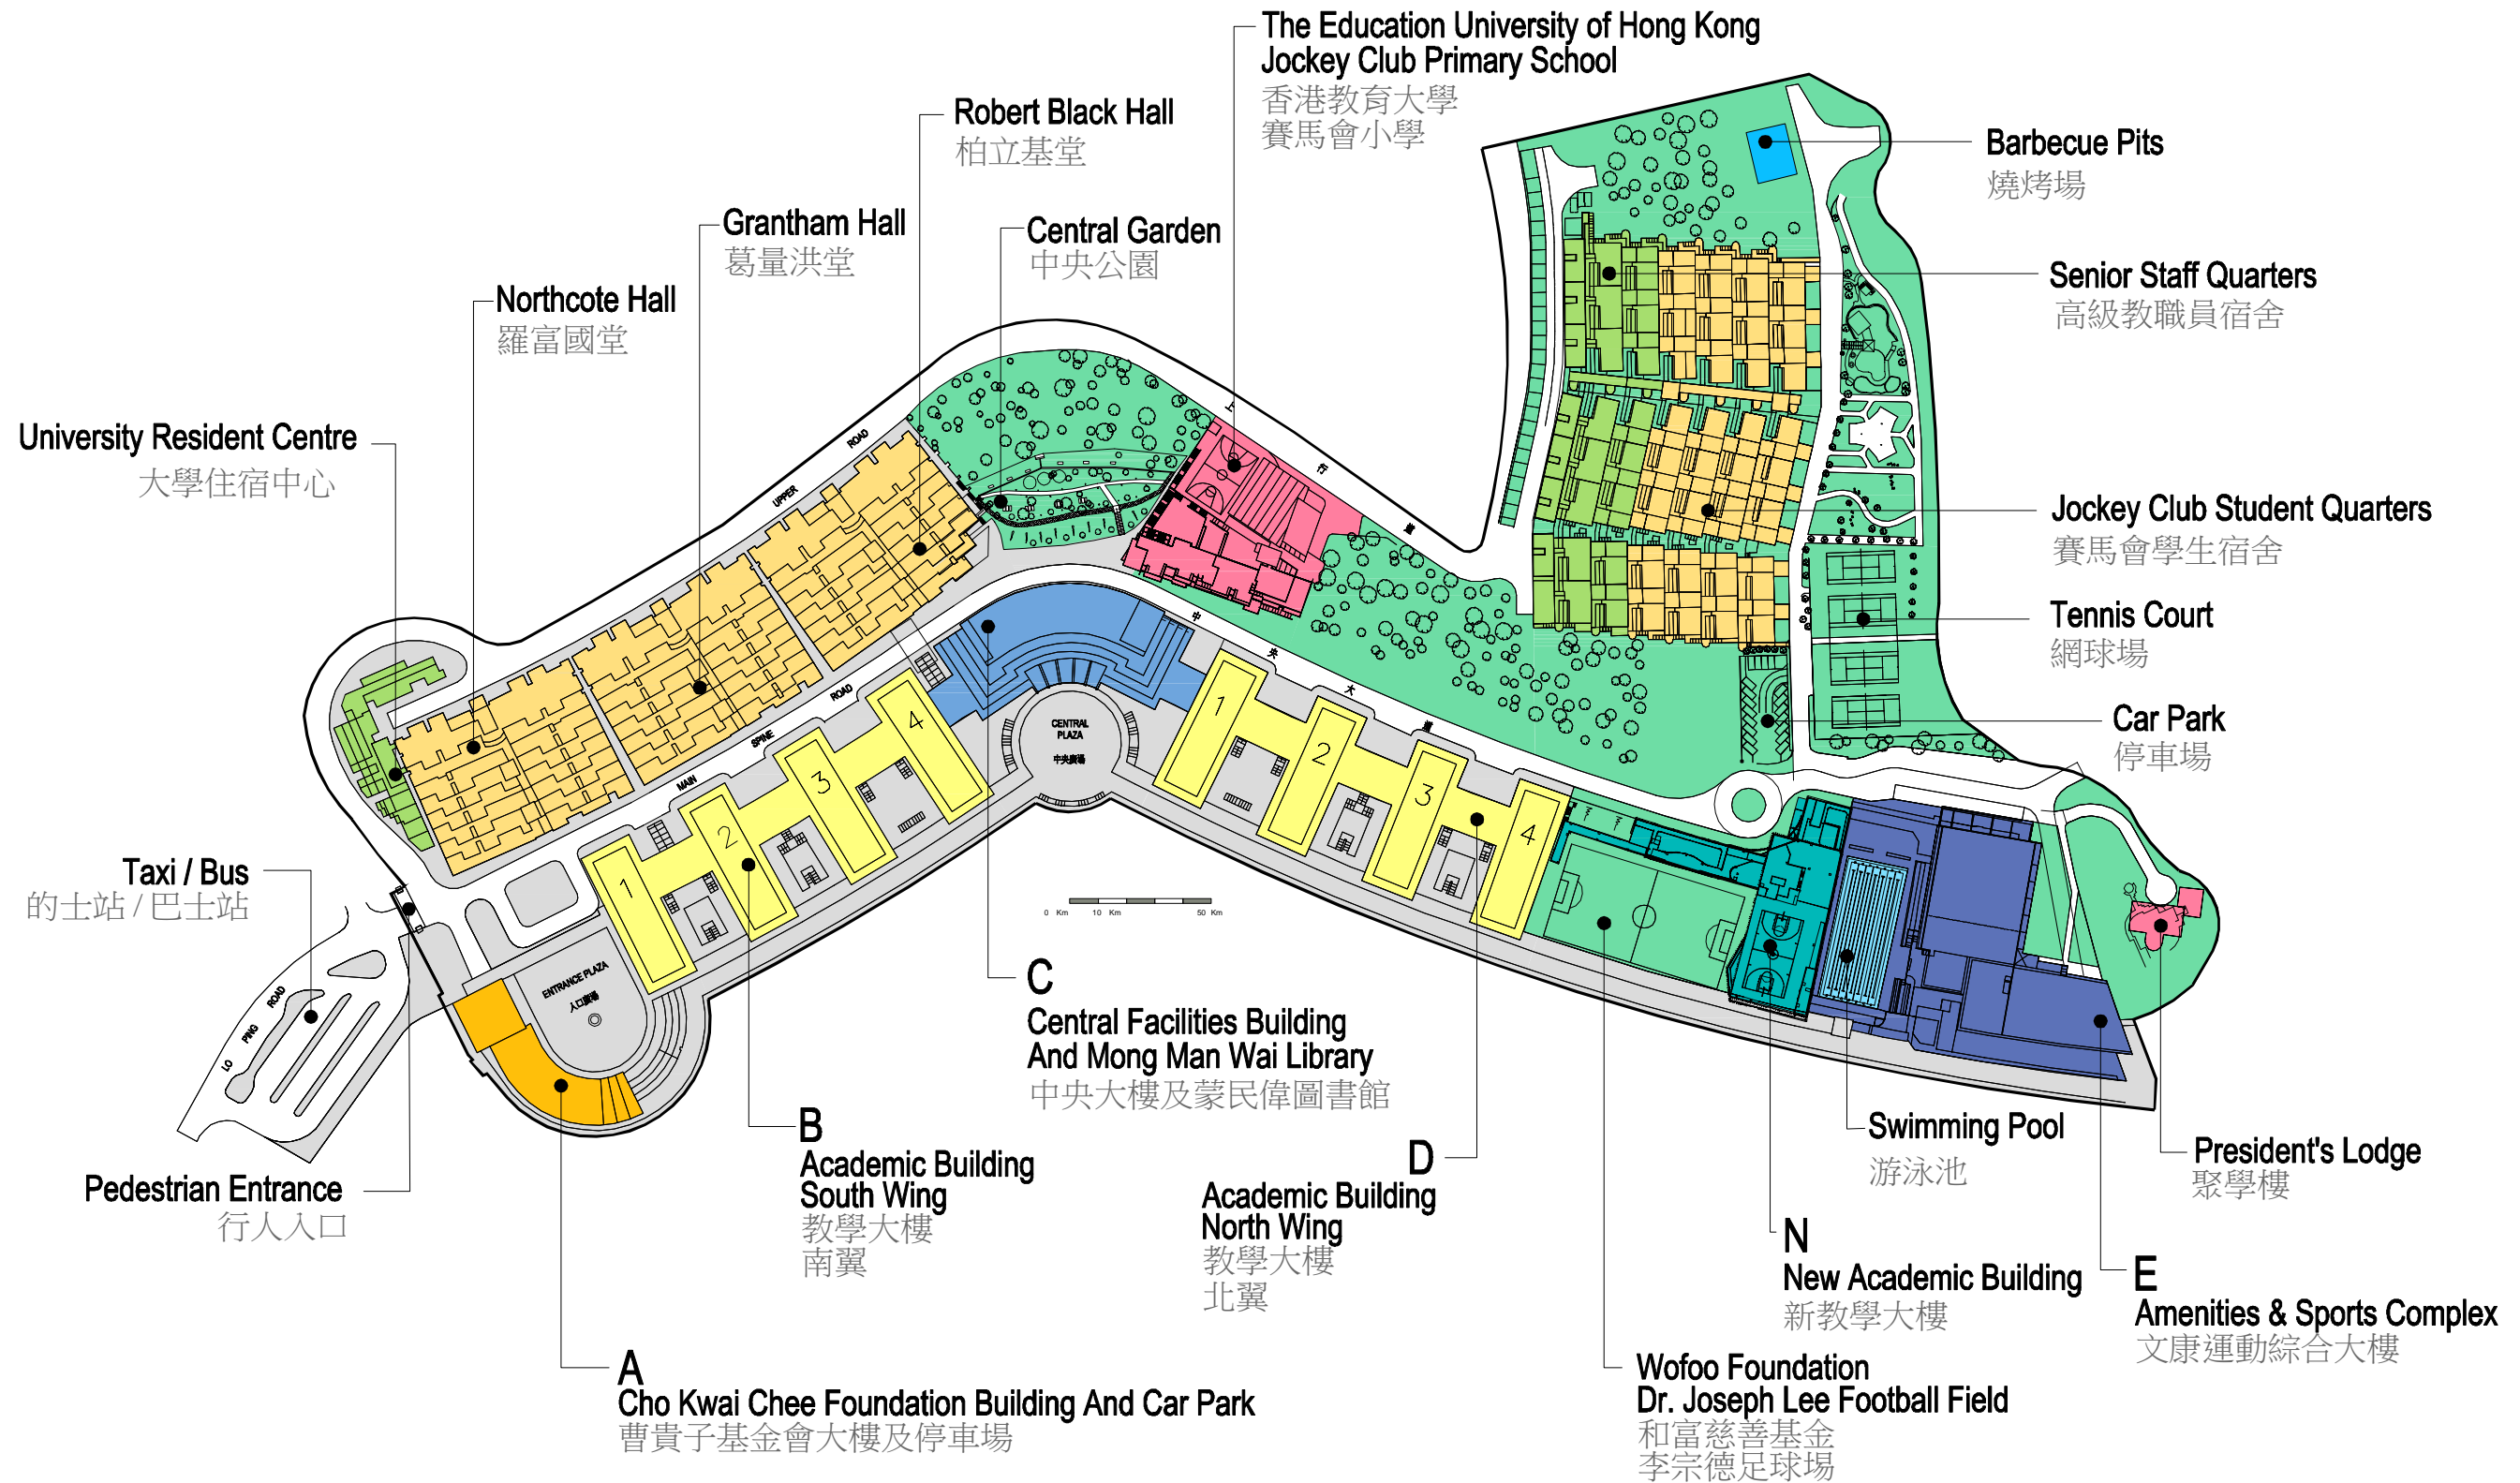

The Education University of Hong Kong Tai Po Campus

香港教育大學大埔校園

MASTER LAYOUT PLAN
scale 1:2500 in A3 size