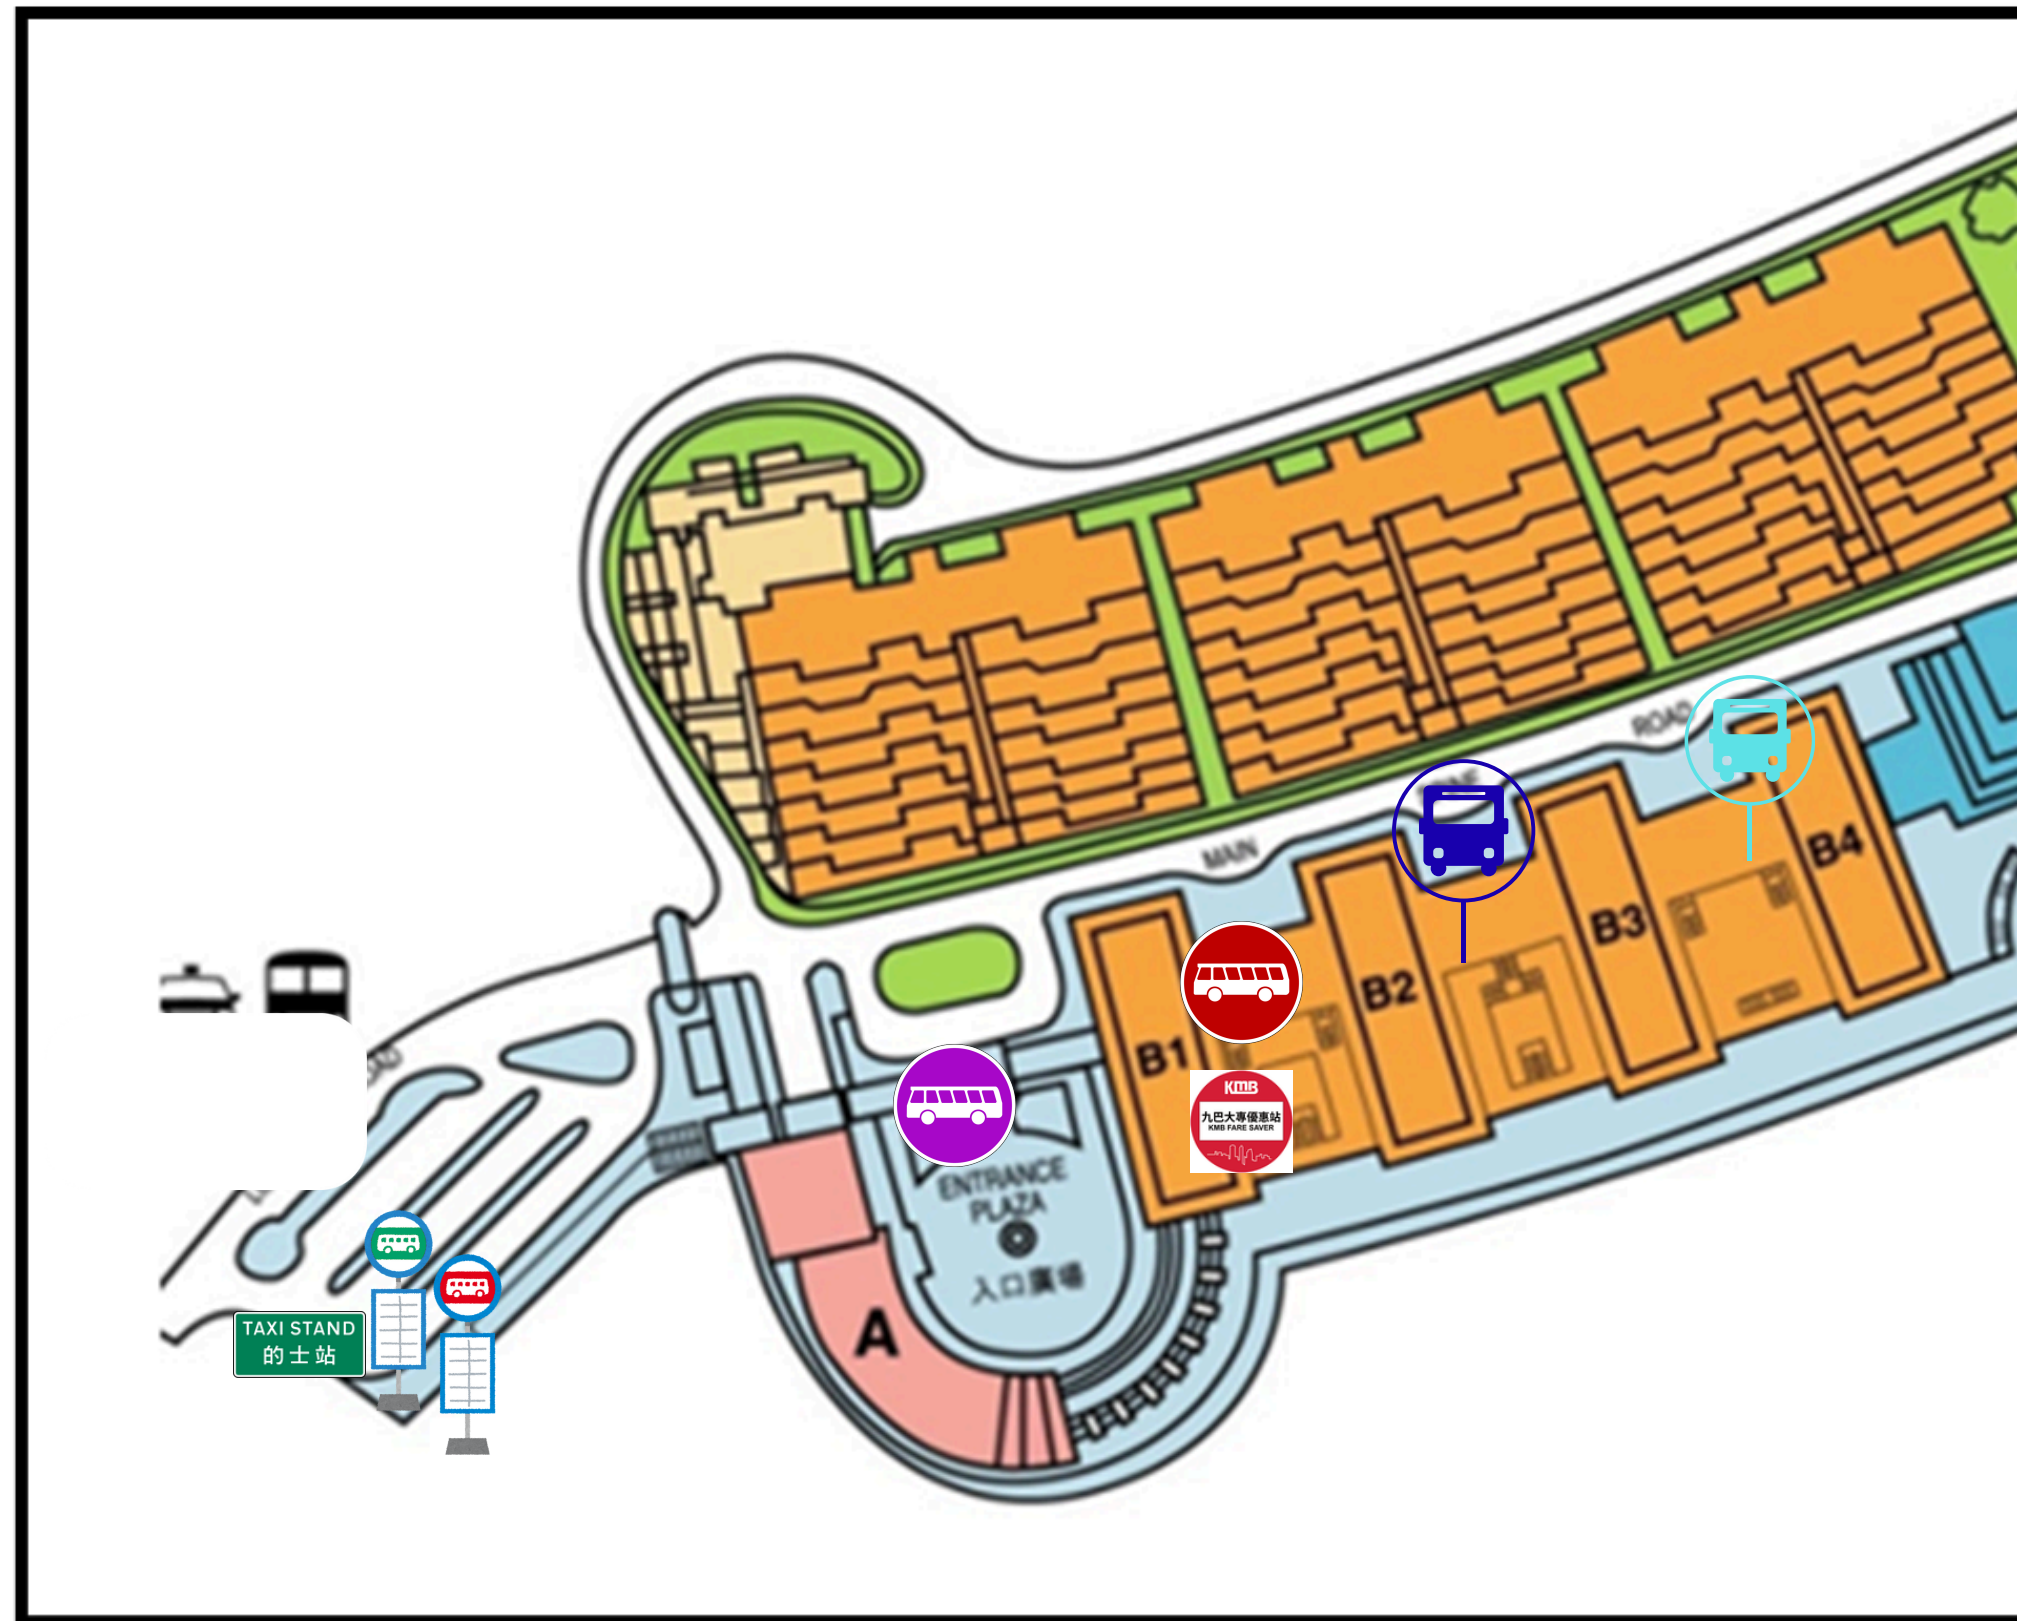

Boarding Location for Public Transport and EdUHK Transport

- 

74K, 74F, 73F, 263C
 Taxi station
- 
Green Minibus No. 26/26A
- 
KMB Fare Saver
- Staff/Student Only

 - 
University Station Shuttle Bus
 - 
1.Tai Wai Station Shuttle Bus
 - 
2.Inter-Campus Shuttle Bus (PSKSC and TKOSC)
 - 
3.Special lunch time Shuttle Bus
- 
NTNW Shuttle Bus (B4)
- Staff Only

 - 
Staff Bus (Along B2 - B3)