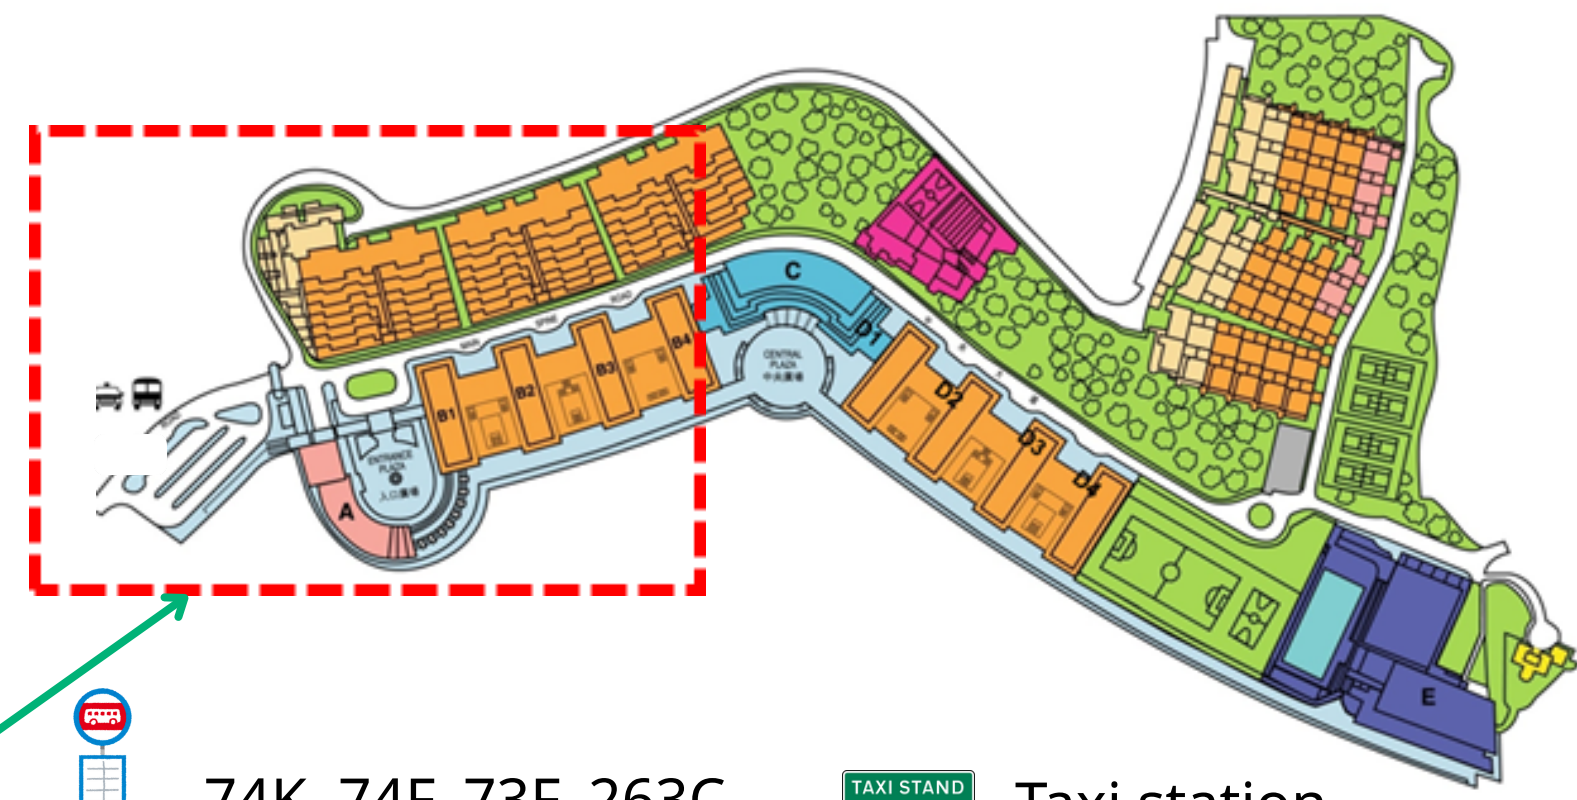

Boarding Location for Public Transport and EdUHK Transport

- 

74K, 74F, 73F, 263C
 Taxi station
- 
Green Minibus No. 26/26A
- 
KMB Fare Saver
- Staff/Student Only

 - 
University Station Shuttle Bus
 - 
1.Tai Wai Station Shuttle Bus
 - 
2.Inter-Campus Shuttle Bus (PSKSC and TKOSC)
 - 
3.Special lunch time Shuttle Bus
- 
NTNW Shuttle Bus (B4)
- Staff Only

 - 
Staff Bus (Along B2 - B3)