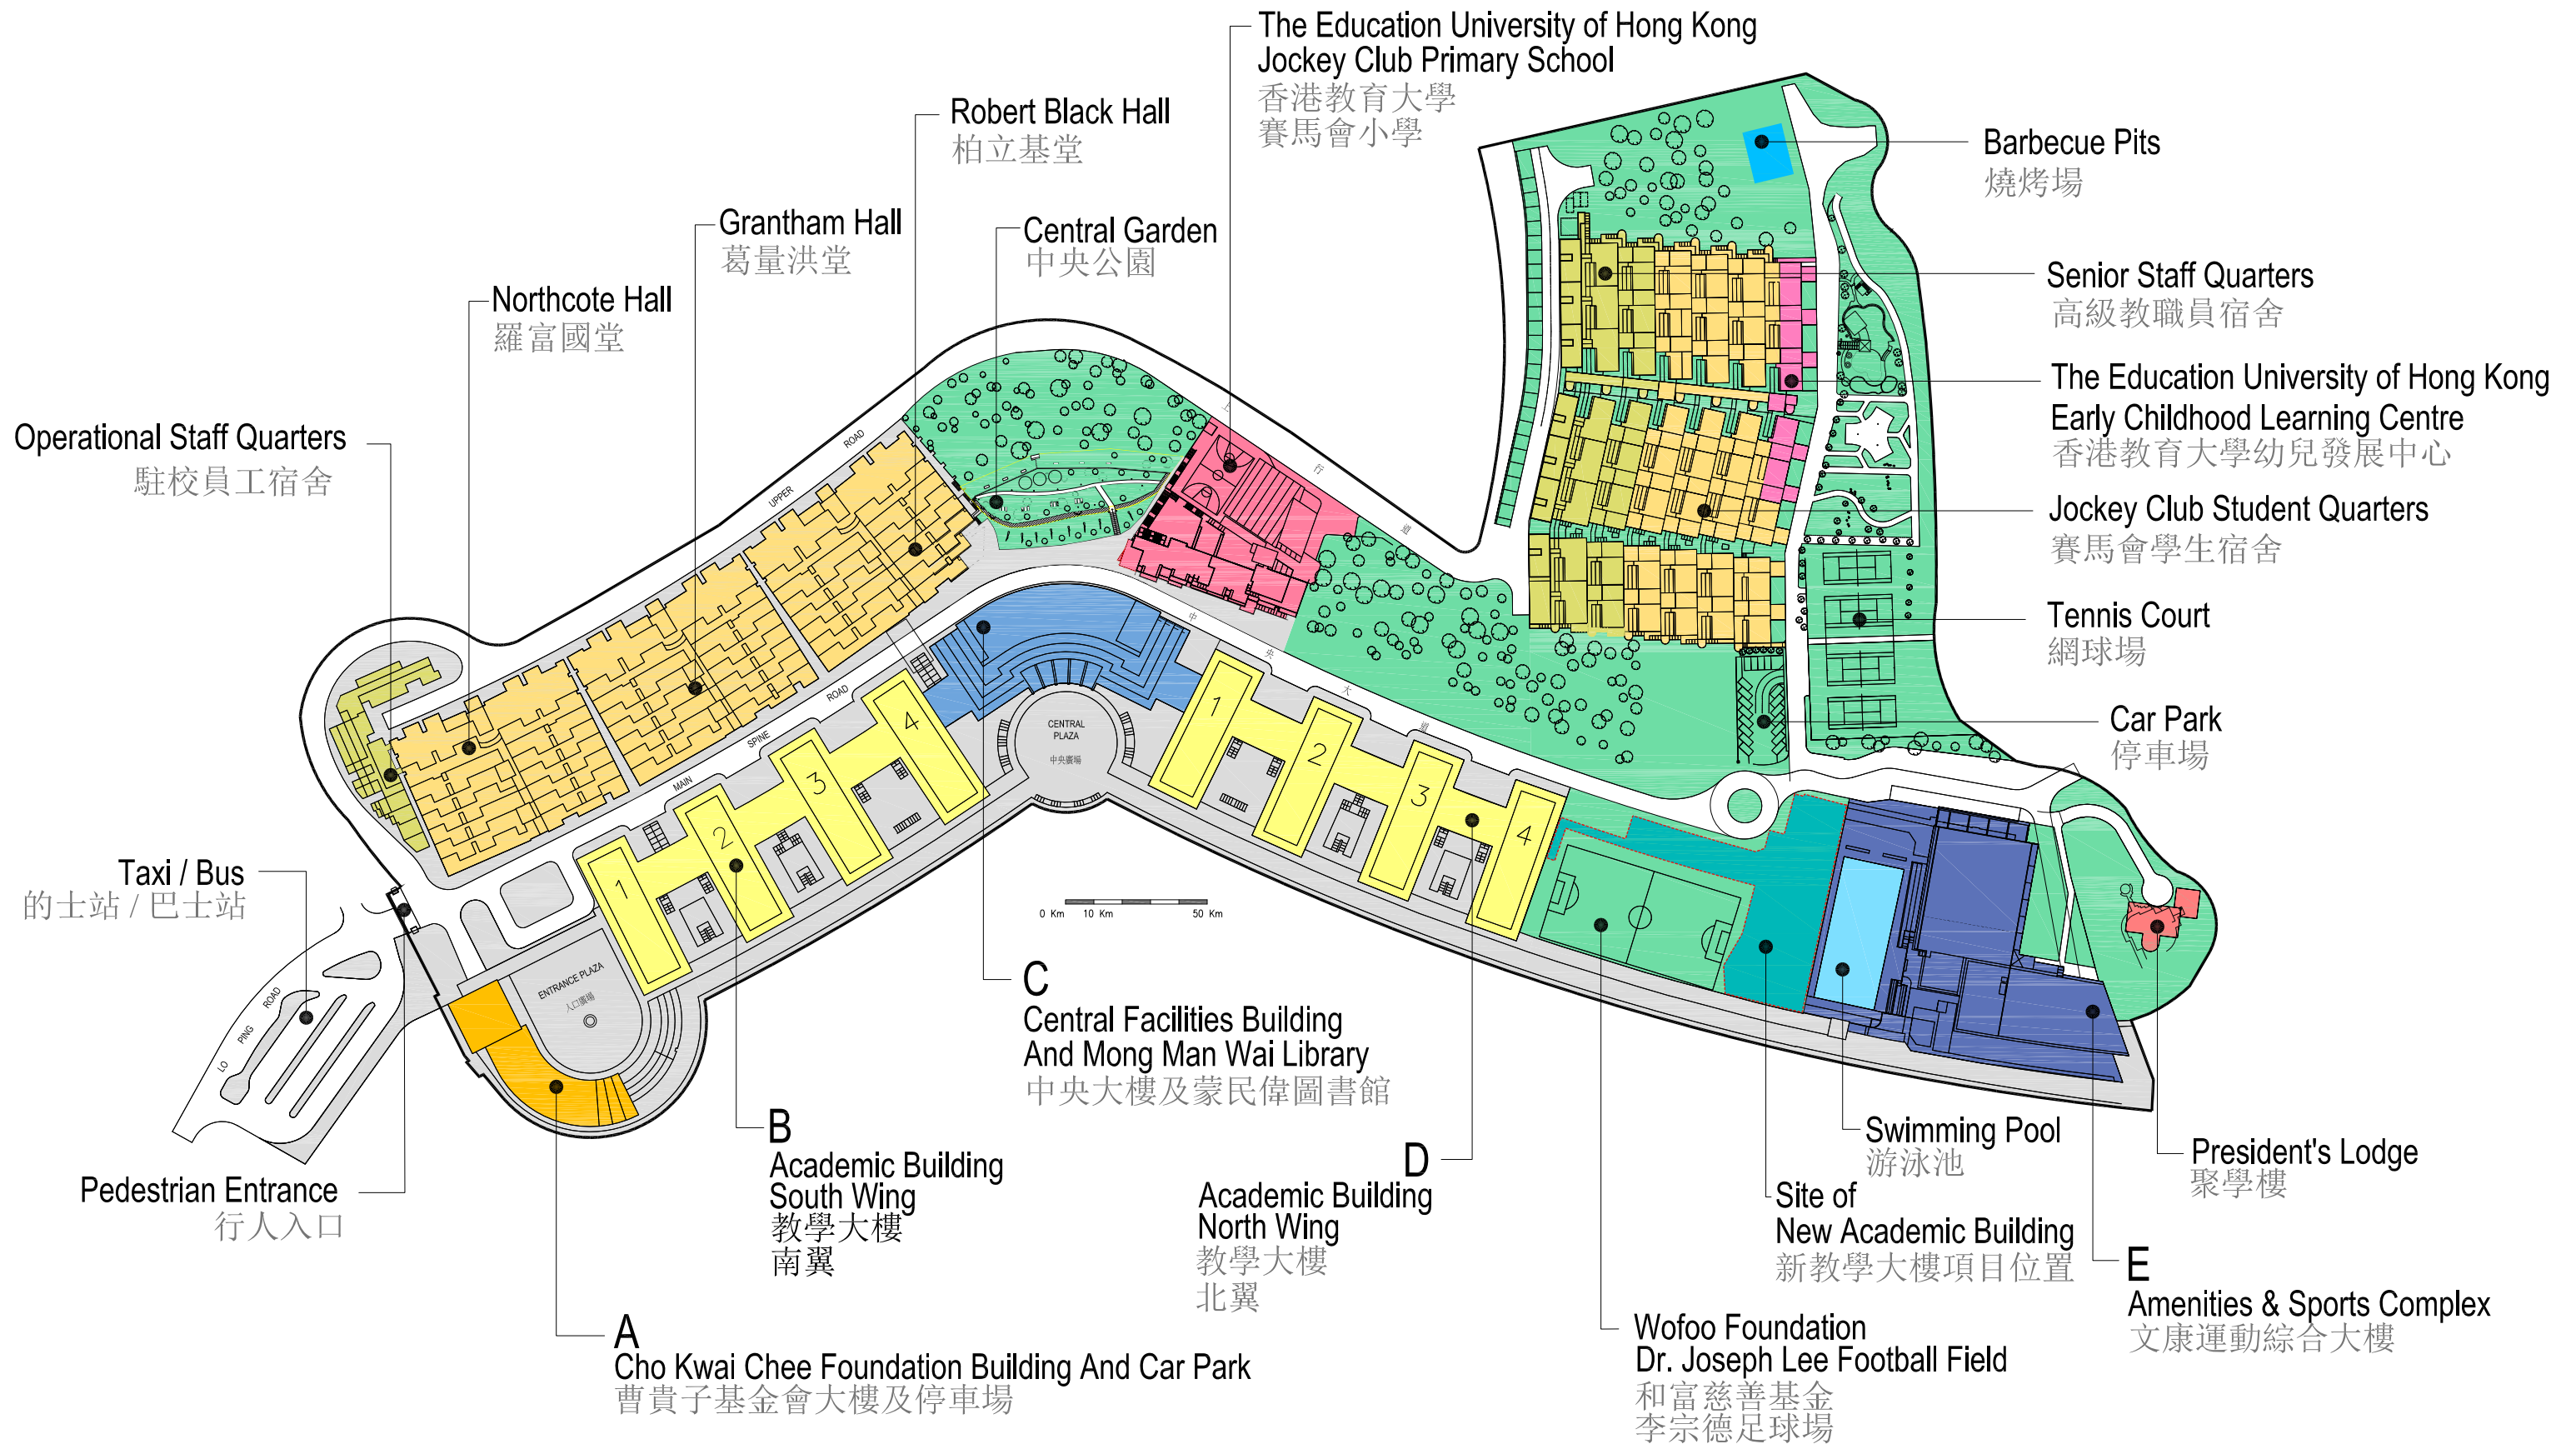

# The Education University of Hong Kong Tai Po Campus

香港教育大學大埔校園

SCALE 1 : 2500  
(in A3 paper size)