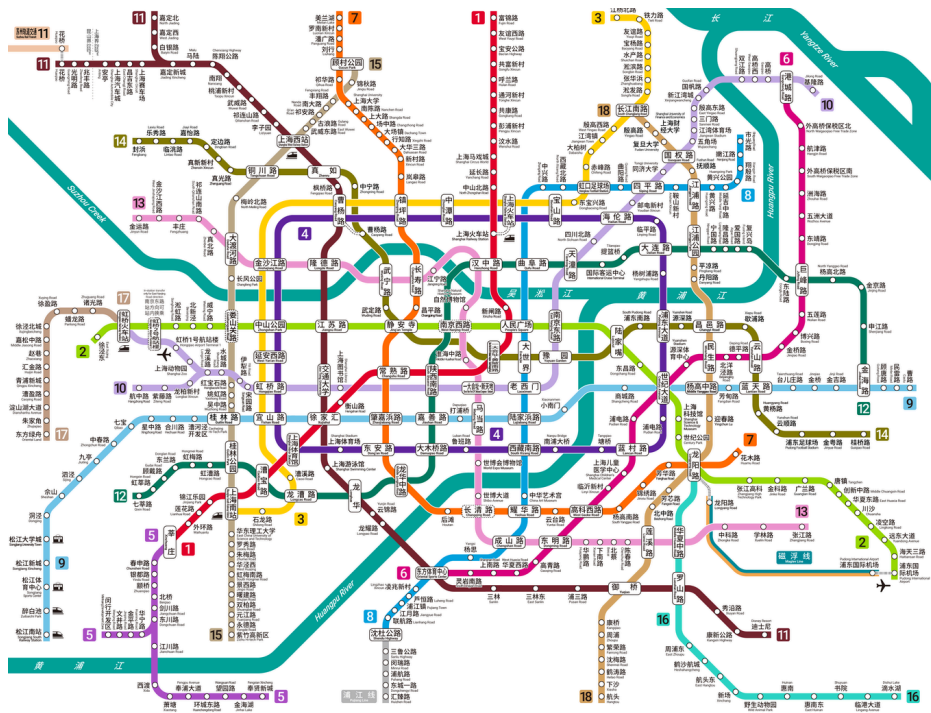

Shanghai 2025 上海

Asia Leadership Roundtable 亞太領導圓桌會議

Transportation Guide for taking Metro from Shanghai Pudong Airport (PVG) Terminal 1/2 to Broadway Mansions Hotel Shanghai

Fare: RMB 7 (Transportation time: 73 mins)

Direction: Taking "Line 2" at Pudong International Airport to East Nanjing Road, and transit "Line 10" to "Tiantong Road" at East Nanjing Road

浦东1号2号航站楼 2号线 Pudong International Airport

- 海天三路 Haitiansan Road
- 远东大道 Yuandong Avenue
- 凌空路 Lingkong Road
- 川沙 Chuansha
- 华夏东路 East Huaxia Road
- 创新中路 Middle Chuangxin Road
- 唐镇 Tangzhen
- 广兰路 Guanglan Road
- 金科路 Jinke Road
- 张江高科 Jinke Road
- 龙阳路 Zhangjiang High Technology Park
- 世纪公园 Century Park
- 上海科技馆 Shanghai Science & Technology Museum
- 世纪大道 Century Avenue
- 浦东南路 South Pudong Road
- 陆家嘴 Lujiazui

上海地铁网 Shanghai Metro Network

南京东路 10号线 East Nanjing Road → Transit to "Line 10"

天潼路 Tiantong Road

Metro Exit 3 & Walk around 15 mins to the hotel

Scan to visit Shanghai Metro Official Website

Hotel Information

上海大廈 Broadway Mansions Hotel Shanghai
 中國上海市虹口区北苏州路20号
 No.20 Bei Suzhou Road, Shanghai, P.R. China,
 Tel: +86 2163246260

You are advised to pass the directions on p. 2 to them and they will drive you to the hotel. The taxi fare is around RMB130 and takes around 1 hour.