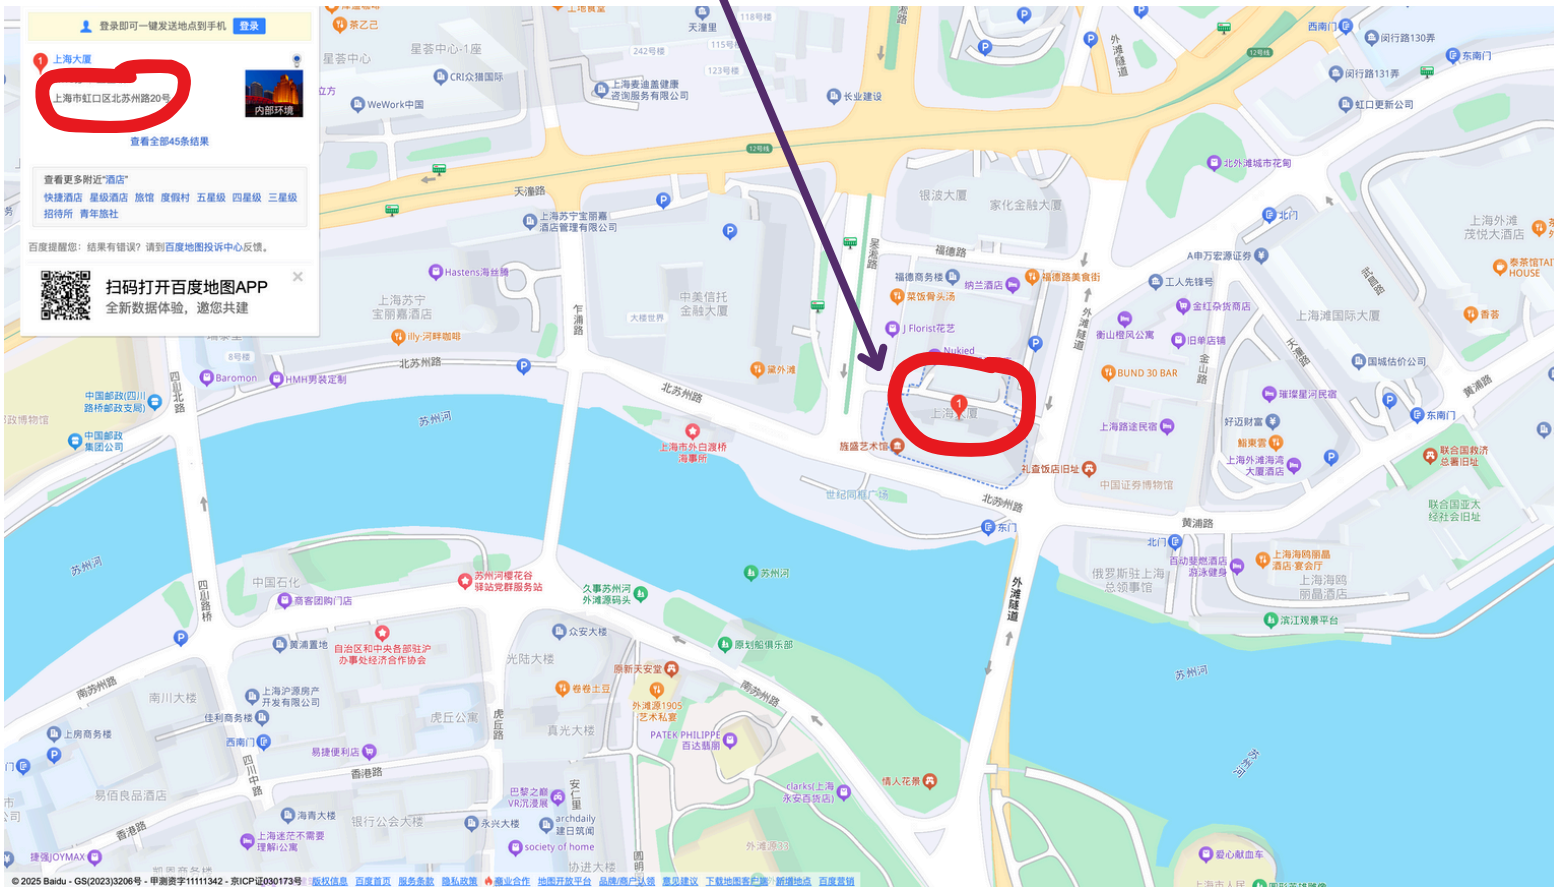

Shanghai 2025 上海

Asia Leadership Roundtable 亞太領導圓桌會議

Transportation Guide for taking Metro from Shanghai Pudong Airport (PVG) Terminal 1/2 to Broadway Mansions Hotel Shanghai

Fare: RMB 7 (Transportation time: 73 mins)

上海地铁网 Shanghai Metro Network

南京东路 10号线 East Nanjing Road → Transit to "Line 10"

天潼路 Tiantong Road

Metro Exit 3 & Walk around 15 mins to the hotel

Scan to visit Shanghai Metro Official Website

Hotel Information

上海大廈 Broadway Mansions Hotel Shanghai
 中國上海市虹口区北苏州路20号
 No.20 Bei Suzhou Road, Shanghai, P.R. China,
 Tel: +86 2163246260

You are advised to pass the directions on p. 2 to them and they will drive you to the hotel. The taxi fare is around RMB130 and takes around 1 hour.

2025

ASIA LEADERSHIP ROUNDTABLE 亞太領導圓桌會議

地址 Venue

上海大厦 上海市虹口区北苏州路20号
Broadway Mansions Hotel Shanghai
No.20 Bei Suzhou Road, Shanghai, P.R. China,
200080 Shanghai | China

上海大厦
中國上海市虹口区北苏州路20号 邮政
编码: 200080
电话: +86 2163246260
<http://broadwaymansions.com/>